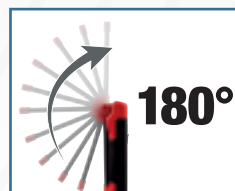

2 brightness levels  
(120 and 420 lumen)

Magnetic base  
adjustable up to 180°

4 LED battery  
indicator

YouTube

**New**

SMD LED

COB LED

1 = 3 h  
2 = 10 h  
3 = 35 h

**400 LUMEN**

**TORCH**

**150 LUMEN**

**FRONTAL**

Jointed and 180°  
adjustable

4 LED battery  
indicator

Magnetic base and  
hook clamp