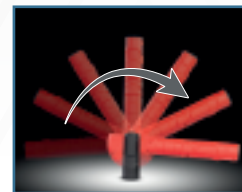

**New**

YouTube

Adjustable hooks

SMD LED

COB LED

1 = 18 h  
2 = 3,6 h  
3 = 1,8 h

Li-ion

**RECHARGEABLE**

2 brightness levels  
(120 and 420 lumen)

Magnetic base  
adjustable up to 180°

4 LED battery  
indicator

YouTube

**New**

SMD LED

COB LED

1 = 3 h  
2 = 10 h  
3 = 35 h