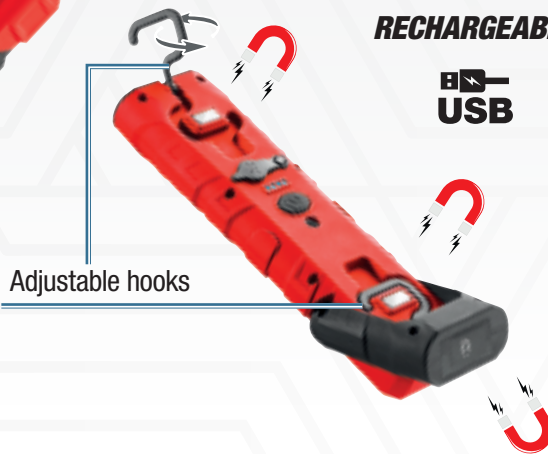

**New**

YouTube

Adjustable hooks

SMD LED

COB LED

1 = 18 h  
2 = 3,6 h  
3 = 1,8 h

Li-ion

**RECHARGEABLE**

USB

**889 RL**  
U08890036

**LED inspection lamp**

**DUAL USE**

**45 LUMEN**

**LAMP**

**MAX 420 LUMEN**

**TORCH**

2 brightness levels  
(120 and 420 lumen)

Magnetic base  
adjustable up to 180°

4 LED battery  
indicator

YouTube

**New**

SMD LED

COB LED

1 = 3 h  
2 = 10 h  
3 = 35 h

**400 LUMEN**

**TORCH**

**150 LUMEN**

**FRONTAL**

Jointed and 180°  
adjustable

4 LED battery  
indicator

Magnetic base and  
hook clamp